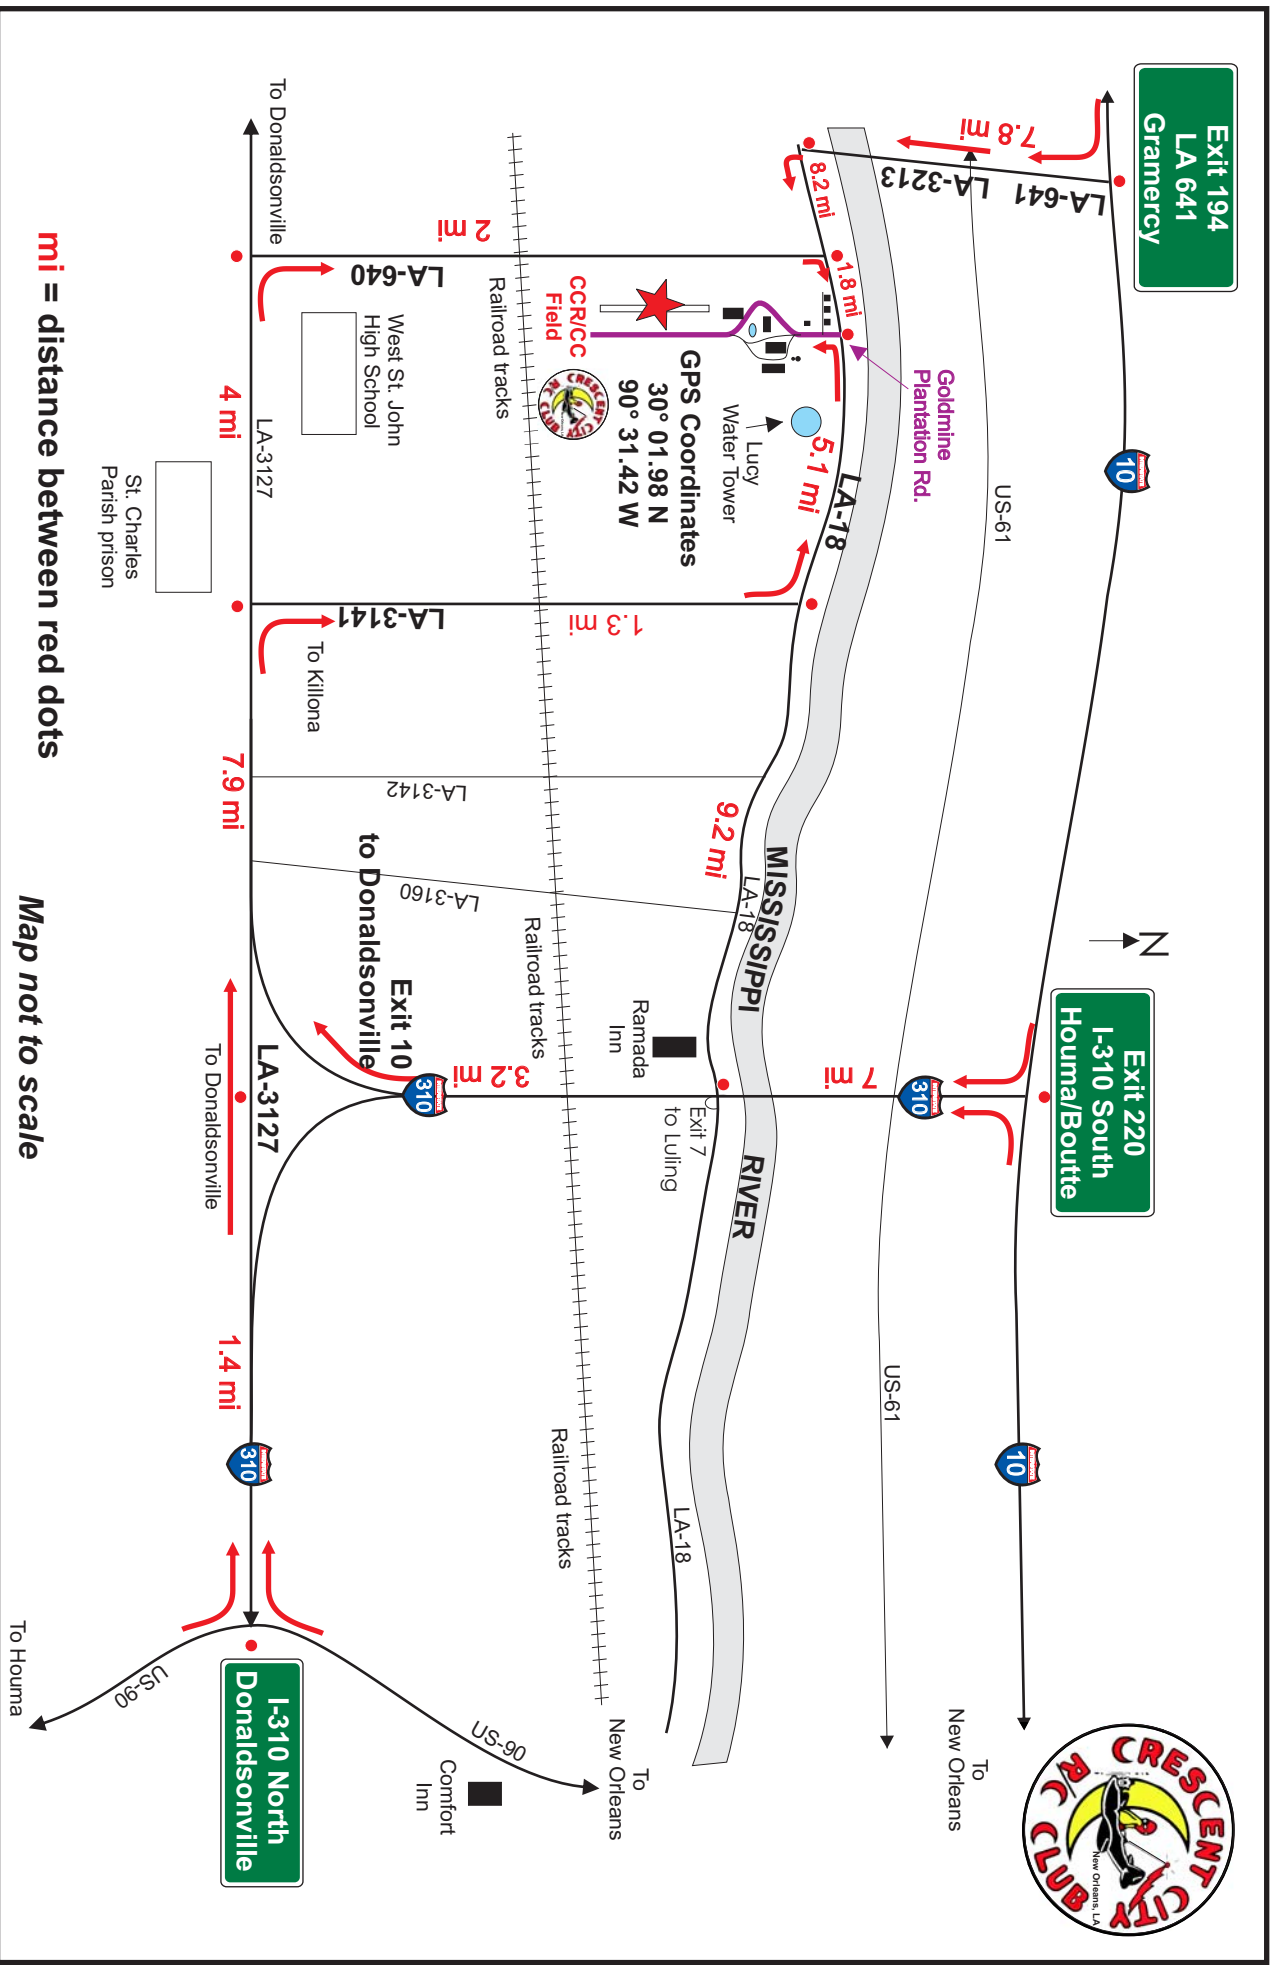

### Club Field - Goldmine Plantation Edgard, Louisiana (map on back)

We offer a 500' concrete runway with 1000' of level threshold, 1500 acres of open land, 300' of covered work area with tables and benches and running water facilities for men and women. (no alcohol allowed)

Ramada Inn  
13699 Hwy. 18  
Luling, LA 70070  
985-785-2600

Primitive RV space available at field

We all are just big boys with  
big toys, so come on out  
and fly.

Exit 194  
LA 641  
Gramercy

Exit 220  
I-310 South  
Houma/Boutte

GPS Coordinates  
30° 01.98 N  
90° 31.42 W

mi = distance between red dots

Map not to scale

St. Charles  
Parish prison

West St. John  
High School

Comfort  
Inn

Ramada  
Inn

Exit 7  
to Luling

To  
New Orleans

To  
New Orleans

To Houma

To Donaldsonville

To Killona

To Donaldsonville